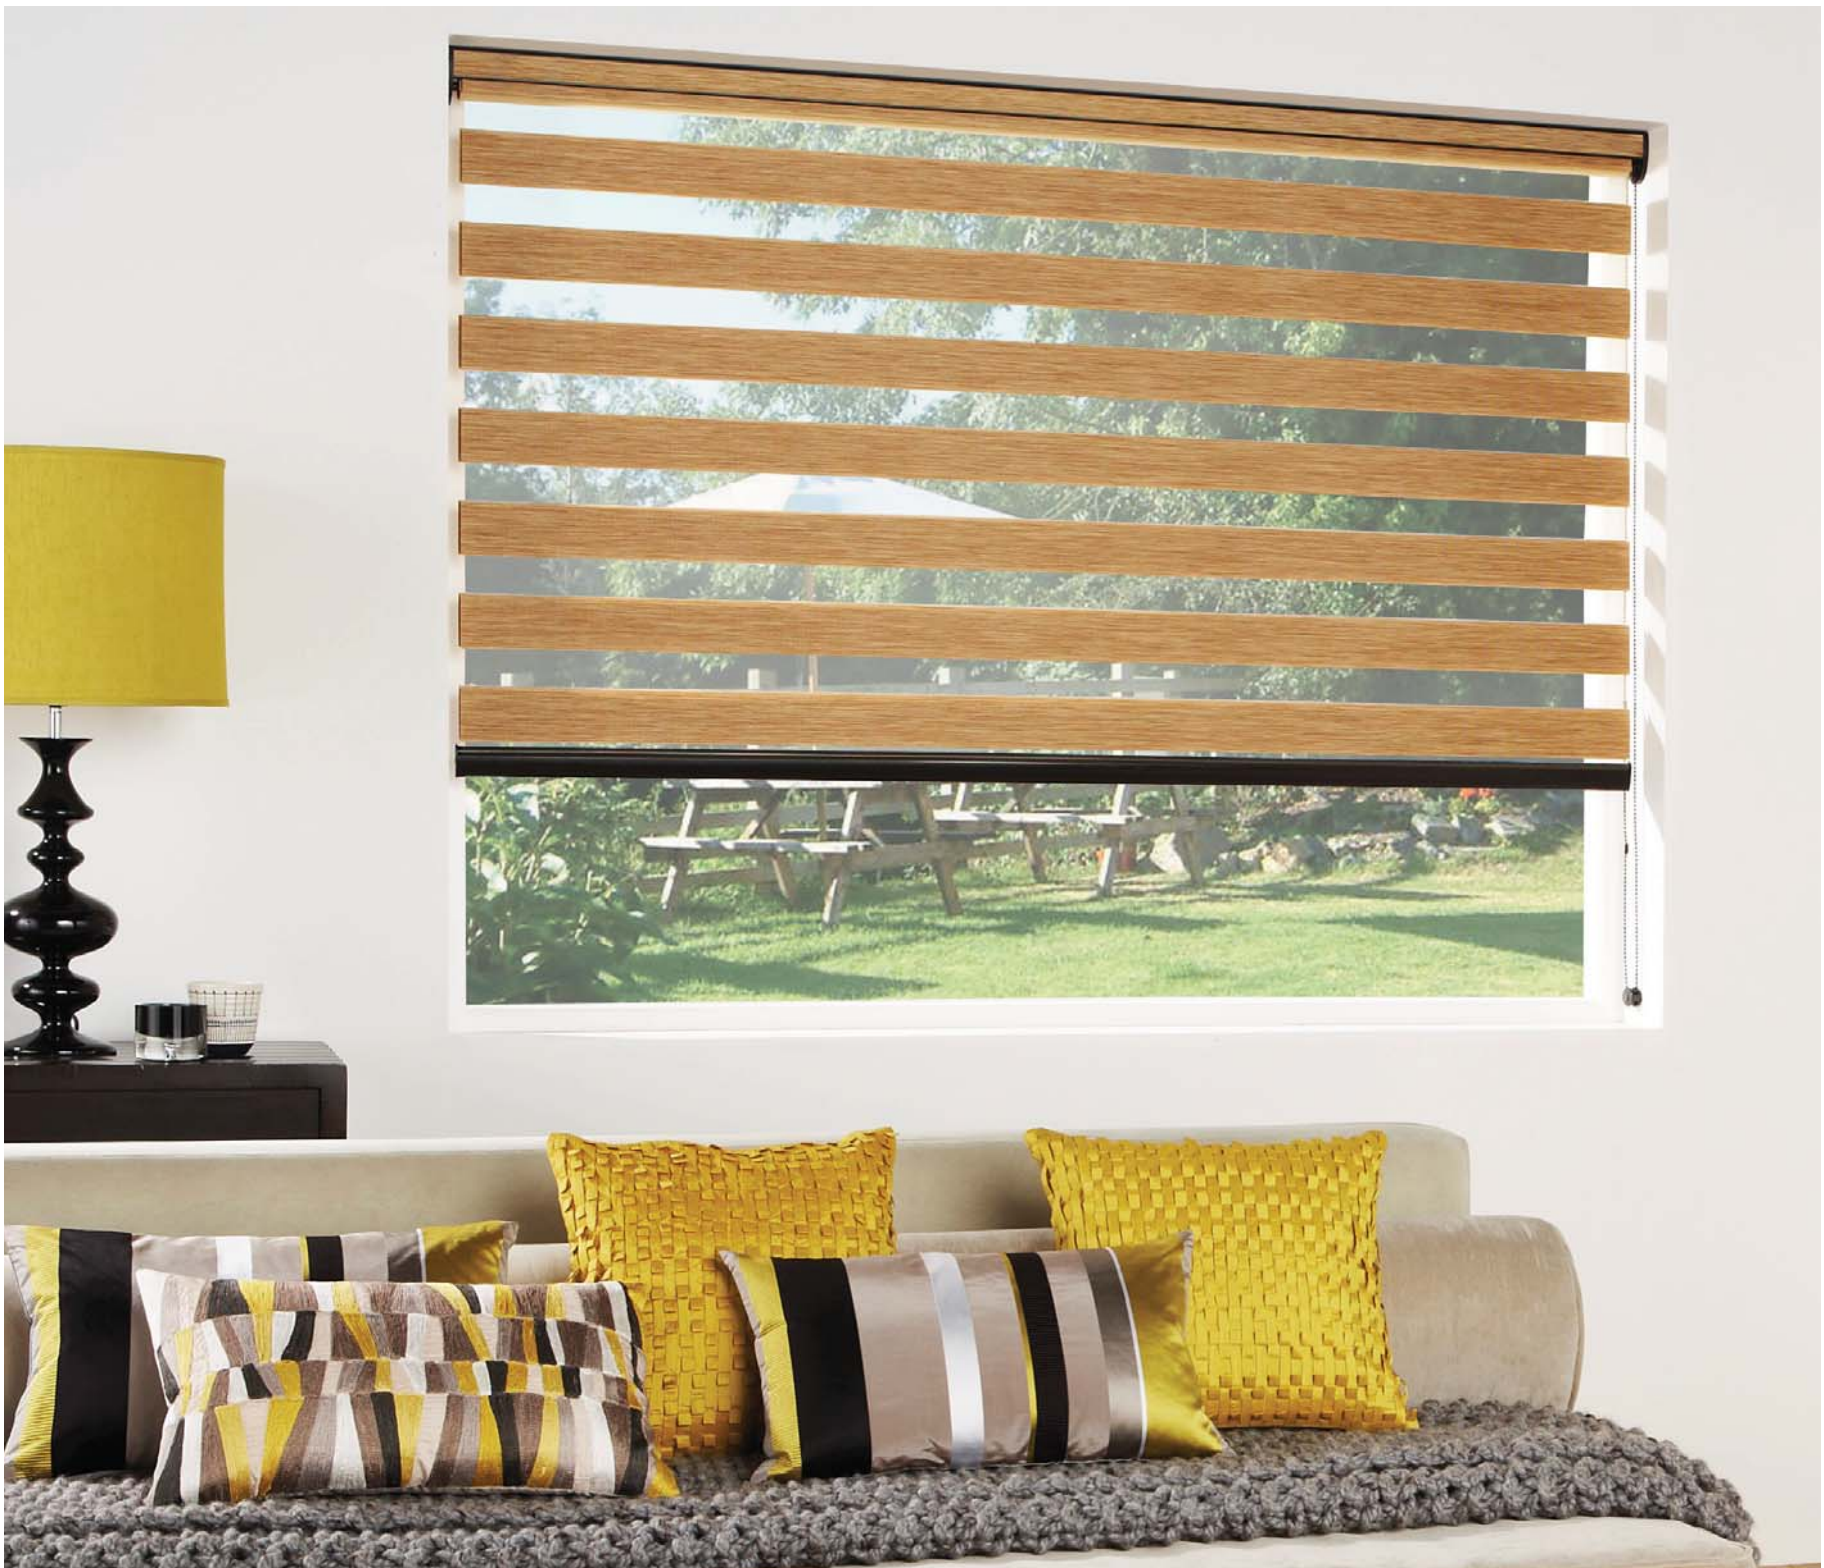

Simply Striking

Make a statement with contemporary Vision blinds