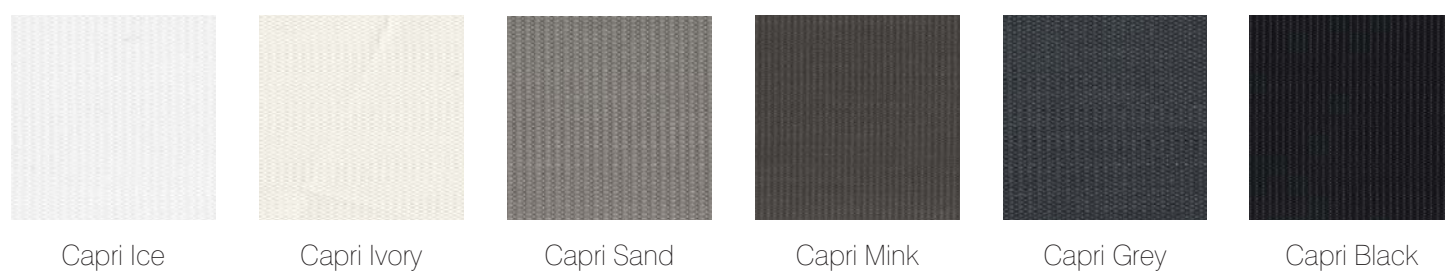

A Vision blind will also roll up fully into the attractive cassette headrail to reveal an uninterrupted view to the outside.

Closed | Translucent - Opaque

Closed | Opaque - Opaque | Privacy Blind

Partially Open | Translucent - Opaque  
Venice Black

# The choice is yours...

A gorgeous range of fabrics designed to enhance your home

The ranges feature beautiful metallic finishes, pretty sheer fabrics, natural wood woven effects and a fashionable selection of muted tones. Combined with a number of cassette headrail options, Vision blinds are sure to complement any interior design scheme.

.....Venice Range.....

.....Florence Range.....

.....Milan Range.....

.....Capri Range.....

Florence Maple