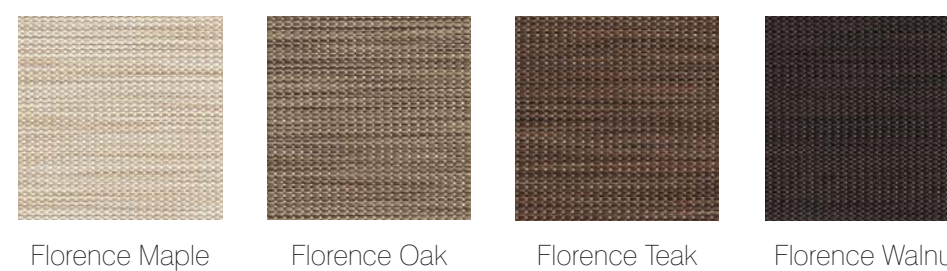

The exceptional Vision range features sheer metallics, delicate subtle tones and natural wood weave effects, the perfect collection for any room in the home.

A brilliant  
new way to  
dress your  
windows

A Vision blind will also roll up fully into the attractive cassette headrail to reveal an uninterrupted view to the outside.

Closed | Translucent - Opaque

Closed | Opaque - Opaque | Privacy Blind

Partially Open | Translucent - Opaque  
Venice Black

# The choice is yours...

A gorgeous range of fabrics designed to enhance your home

The ranges feature beautiful metallic finishes, pretty sheer fabrics, natural wood woven effects and a fashionable selection of muted tones. Combined with a number of cassette headrail options, Vision blinds are sure to complement any interior design scheme.

.....Venice Range.....

.....Florence Range.....

.....Milan Range.....

.....Capri Range.....

Florence Maple